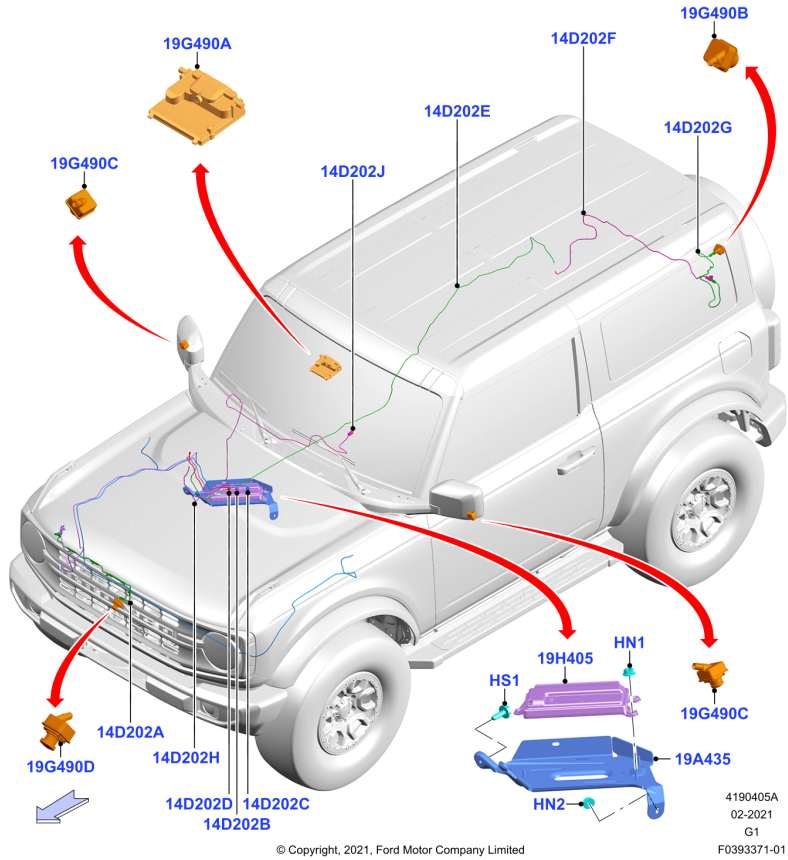

Camera Equipment

Selected Parts

Camera - Parking

List Price: \$328.22
Available: Available

From: 05/03/2021 ; Front/Side/Rear View
Camera * RH/LH
Callout: 19G490C

Price: **\$328.22**

Qty Req:

Camera - Parking

List Price: \$328.22
Available: Available

From: 05/03/2021 ; Front/Side/Rear View
Camera
Callout: 19G490D

Price: **\$328.22**

Qty Req:

Price: **\$60.00**

Qty Req:

Cable Assy

List Price: \$31.02