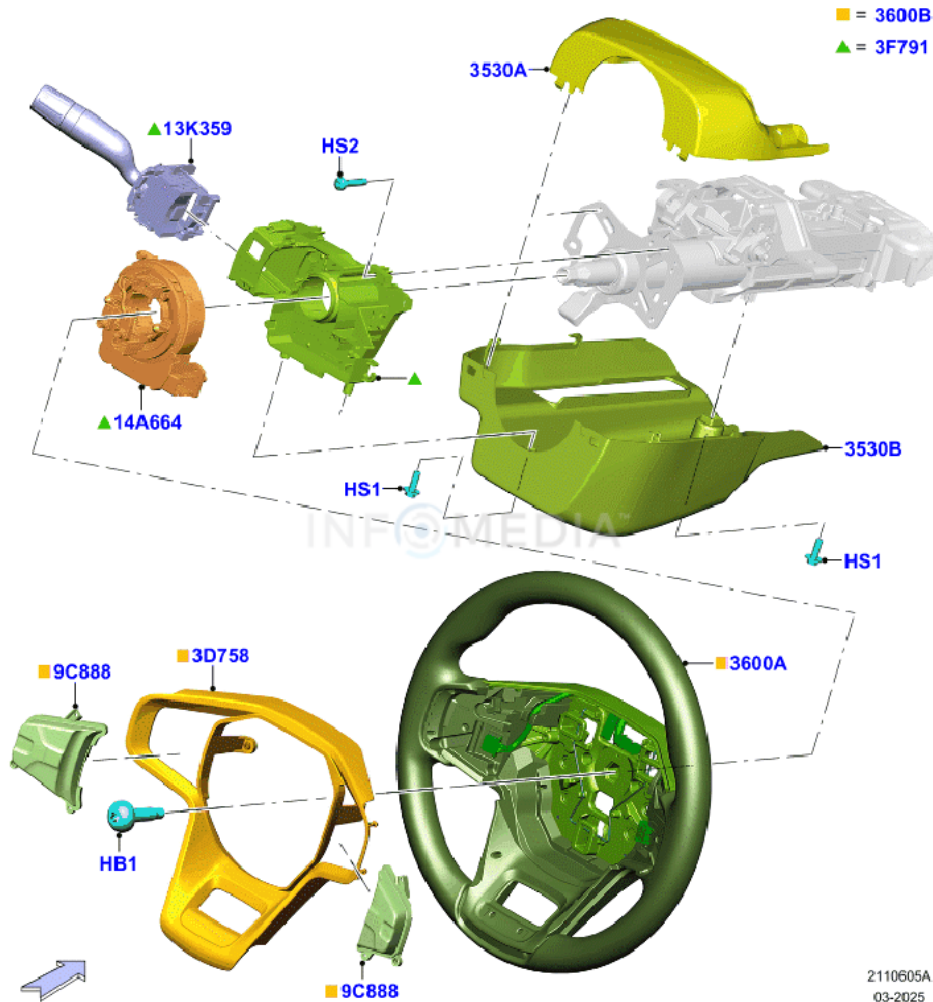

Section: 211-06/05A STEERING WHEEL (BASIC TYPE STEERING WHEEL, WITH LUXURY STEERING WHEEL, LEATHER STEERING W ...

VIN:

Build Date:

© Copyright, 2021 - 2025, Ford Motor Company Limited

2110605A
03-2025
G1
F0393304-04

Chat to me about these parts on Microcat Messenger

Catalogue: BRONCO TG1 2021-

Print Date: 04/24/2026

Section: 211-06/05A STEERING WHEEL (BASIC TYPE STEERING WHEEL, WITH LUXURY STEERING WHEEL, LEATHER STEERING W ...