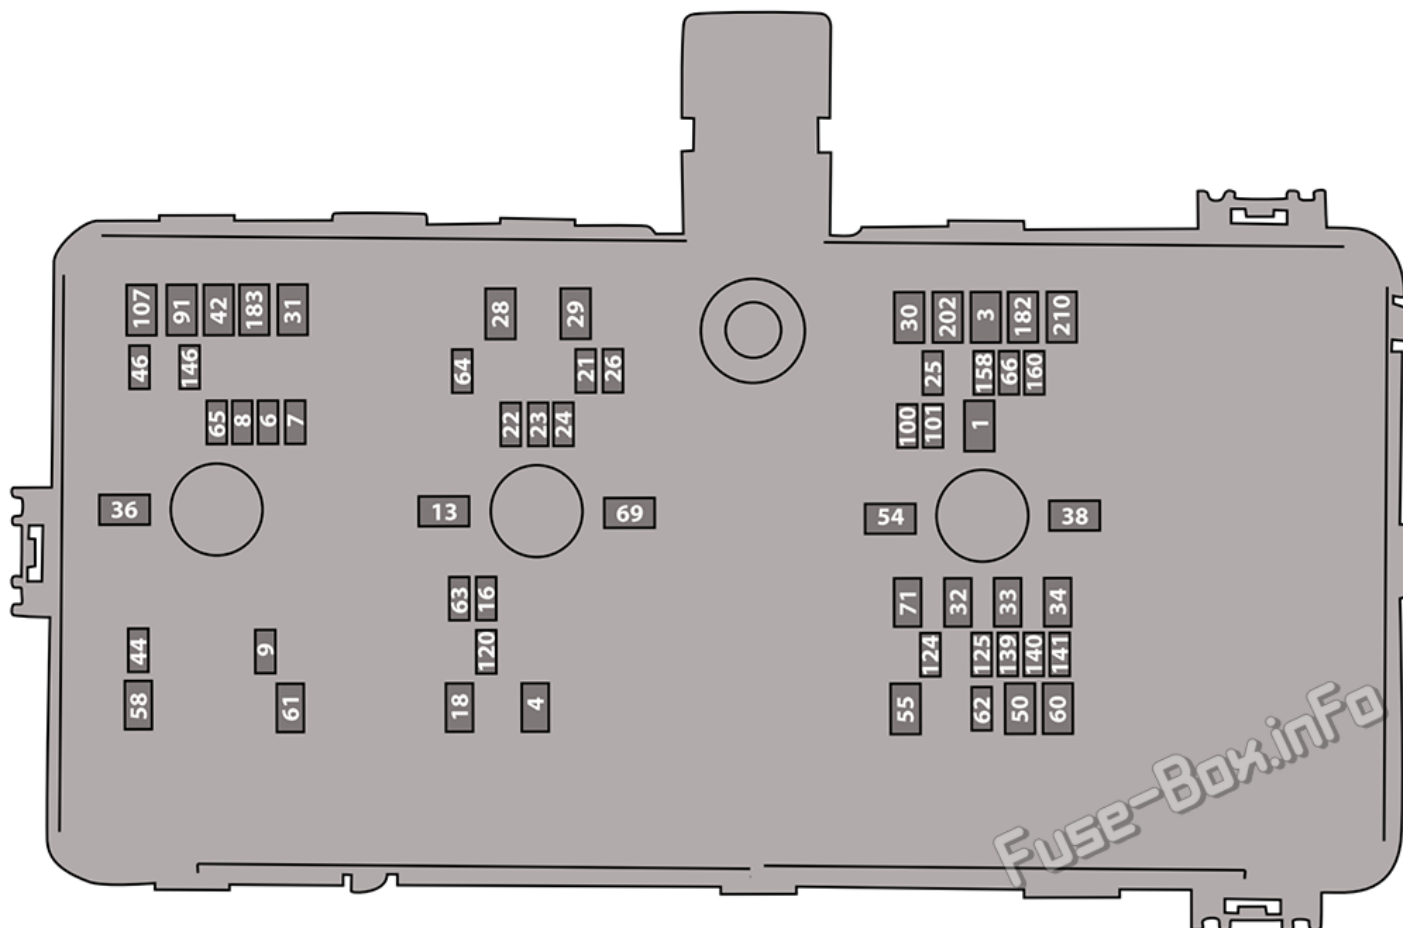

We use cookies to ensure that we give you the best experience on our website. If you continue to use this site we will assume that you are happy with it.

Ok Privacy policy

Assignment of the fuses in the engine compartment (2021-2022)

No	Amp. Rating	Protected Component
1	30A	Body control module - battery power in feed 1.
3	30A	Body control module - battery power in feed 2.
4	30A	Fuel pump.
6	25A	Powertrain control module power.
7	30A	Powertrain components.
8	20A	Powertrain components.