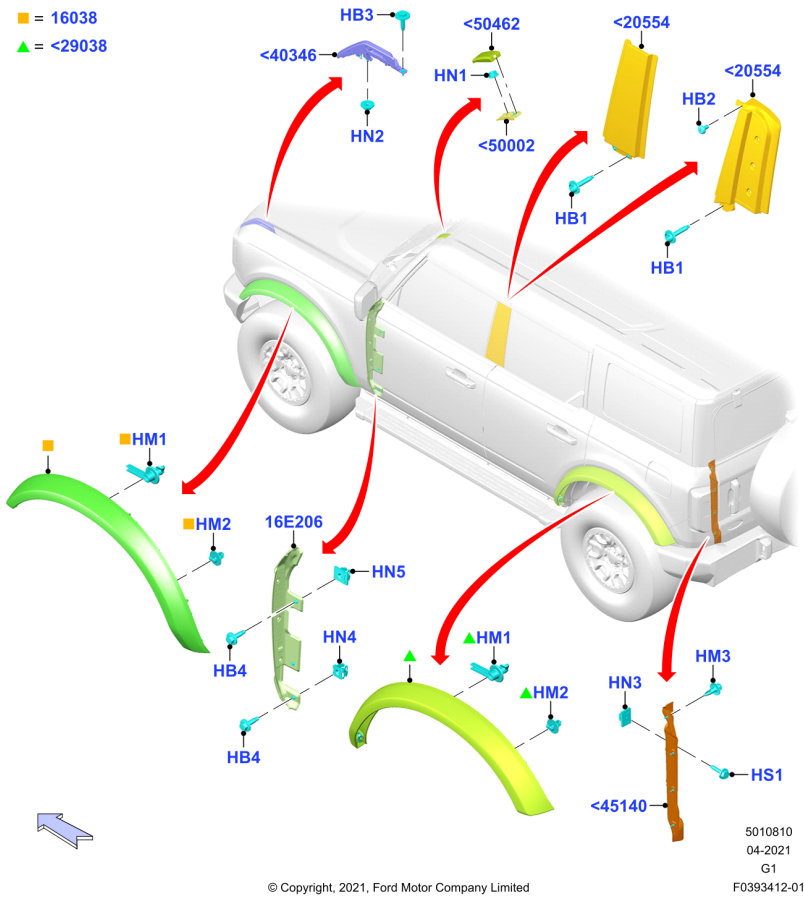

[Click here for details](#)

AutoNation Ford
White Bear Lake

Body Mouldings

+ Selected Parts

+ Show Other Parts In Illustration

Hardware - Miscellaneous

List Price: \$10.00
Available: Available

From: 05/03/2021
Callout: HM1 – [Add To Selected](#)