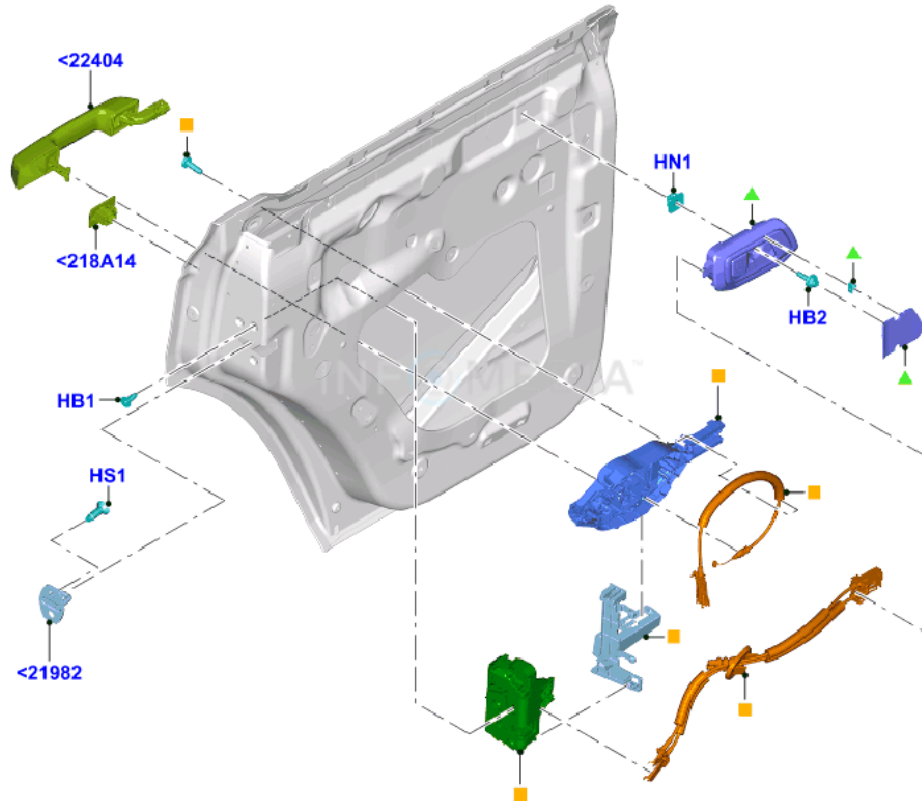

Section: 501-14/15 REAR DOOR LOCK CONTROLS (5 DOOR) (FROM 05/03/2021)

VIN:

Build Date:

■ = <264A26
▲ = <22600

5011415
05-2021
G1
F0393439-01

© Copyright, 2021, Ford Motor Company Limited

Chat to me about these parts on Microcat Messenger

Catalogue: BRONCO TG1 2021-

Print Date: 09/04/2021

Section: 501-14/15 REAR DOOR LOCK CONTROLS (5 DOOR) (FROM 05/03/2021)

VIN:

Build Date:

Callout	Part Number	Description	Restrictions	Qty	From	To	Price
<218A14	ML3Z-15218A14-AA	CAP - DOOR LOCKING MECHANISM, RH/LH		2	05/03/2021		\$ 0.00
<21982	M2DZ-5822008-A	STRIKER ASSY - LATCH, RH/LH		2	05/03/2021		\$ 0.00
<22404	ML3Z-1522404-AA	HANDLE ASSY - DOOR - OUTER, RH	EXTERIOR DOOR HANDLE - BLACK, KEYLESS ENTRY/START - PASSIVE, WITH KEYLESS ENTRY	1	05/03/2021		\$ 0.00
<22404	ML3Z-1522404-BAPTM	HANDLE ASSY - DOOR - OUTER, PAINT TO MATCH, RH	BODY COLORED EXTERIOR DOOR HANDLE, KEYLESS ENTRY/START - PASSIVE	1	05/03/2021		\$ 0.00
<22404	ML3Z-1626605-AA	HANDLE ASSY - DOOR - OUTER, CARBON BLACK, LH	EXTERIOR DOOR HANDLE - BLACK	1	05/03/2021		\$ 0.00
<22404	ML3Z-1626605-BBPTM	HANDLE ASSY - DOOR - OUTER, PAINT TO MATCH, LH	BODY COLORED EXTERIOR DOOR HANDLE	1	05/03/2021		\$ 0.00
<22600	M2DZ-7822600-AB	HANDLE ASSY, BLACK, RH		1	05/03/2021		\$ 0.00
<22600	M2DZ-7822601-AB	HANDLE ASSY, BLACK, LH		1	05/03/2021		\$ 0.00
<264A26	M2DZ-78264A26-B	LOCK, RH		1	05/03/2021		\$ 0.00
<264A26	M2DZ-78264A27-C	LOCK, LH		1	05/03/2021		\$ 0.00
HB1	W719316-S450B	BOLT, M6 X 15MM		6	05/03/2021		\$ 10.00
HB2	W719133-S437	BOLT, BOLT AND WASHER, M5 X 21		AR	05/03/2021		\$ 10.00
HN1	W719435-S439	NUT, NUT CLIP M5 X 11.5 X 14 X 1.2-3.8 PSH IN		AR	05/03/2021		\$ 14.00
HS1	W703283-S437M	SCREW, BOLT, M8 X 22MM		4	05/03/2021		\$ 6.00